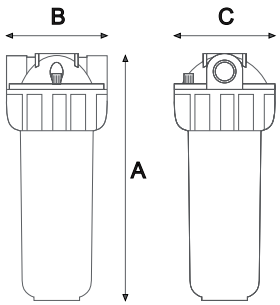

TEKLİ filtre Housings

	CAP	IN/OUT	A	B	C
MEDIUM PLUS M 3P MFO SX TS	5"	1/2"	241	133	130
MEDIUM PLUS M 3P AFO SX TS	5"	3/4"	241	133	130
MEDIUM PLUS M 3P BFO SX TS	5"	1"	247	145	130
SENIOR PLUS M 3P MFO SX TS	10"	1/2"	315	133	130
SENIOR PLUS M 3P AFO SX TS	10"	3/4"	315	133	130
SENIOR PLUS M 3P BFO SX TS	10"	1"	321	145	130
MASTER PLUS M 3P MFO SX TS	20"	1/2"	571	133	130
MASTER PLUS M 3P AFO SX TS	20"	3/4"	571	133	130
MASTER PLUS M 3P BFO SX TS	20"	1"	577	145	130

ciFTLİ filtre Housings

	CAP	IN/OUT	A	B	C
SENIOR DUPLEX PLUS 3P	10"	3/4"	315	275	130
SENIOR DUPLEX PLUS 3P	10"	1"	315	275	130
MASTER DUPLEX PLUS 3P	20"	3/4"	571	275	130
MASTER DUPLEX PLUS 3P	20"	1"	571	275	130

üçLÜ filtre Housings

	CAP	IN/OUT	A	B	C
SENIOR TRIPLEX PLUS 3P	10"	3/4"	315	420	130
SENIOR TRIPLEX PLUS 3P	10"	1"	315	420	130
MASTER TRIPLEX PLUS 3P	20"	3/4"	571	420	130
MASTER TRIPLEX PLUS 3P	20"	1"	571	420	130

içindekiler