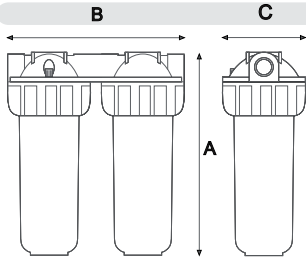

ciFTLİ filtre Housings