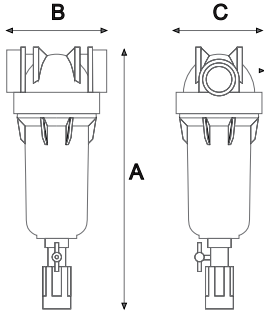

HYDRA Rainmaster Çok Kademeli Housings

MODEL	IN/OUT	A	B	C
HYDRA TRIO RLH 1/2"	1/2"	390	336	107
HYDRA TRIO RLH 3/4"	3/4"	390	336	107
HYDRA TRIO RLH 1"	1"	390	336	107

HYDRA RAH Dreyn filtre Housings

MODEL	IN/OUT	A	B	C
HYDRA RAH 1/2"	1/2"	390	336	107
HYDRA RAH 3/4"	3/4"	390	336	107
HYDRA RAH 1"	1"	390	336	107

DRAIN FUNNEL
Back-flow

OTAMMATİK
BOŞALTMA
DREYN

TRIPLEX PLUS 3P BX blue housings

HOUSINGS WITH BRASS BSP

CODE	MODEL	SUITABLE mm CARTRIDGE	IN/OUT	THREADS	DIMENSIONS		
					A	B	C
MEDIUM TRIPLEX PLUS 3P AFO BX AB		5"	3/4"	BRASS-BSP	191	420	130
MEDIUM TRIPLEX PLUS 3P BFO BX AB		5"	1"	BRASS-BSP	191	420	130
JUNIOR TRIPLEX PLUS 3P AFO BX AB		7"	3/4"	BRASS-BSP	241	420	130
JUNIOR TRIPLEX PLUS 3P BFO BX AB		7"	1"	BRASS-BSP	241	420	130
SENIOR TRIPLEX PLUS 3P AFO BX AB		10"	3/4"	BRASS-BSP	315	420	130
SENIOR TRIPLEX PLUS 3P BFO BX AB		10"	1"	BRASS-BSP	315	420	130
MASTER TRIPLEX PLUS 3P AFO BX AB		20"	3/4"	BRASS-BSP	571	420	130
MASTER TRIPLEX PLUS 3P BFO BX AB		20"	1"	BRASS-BSP	571	420	130